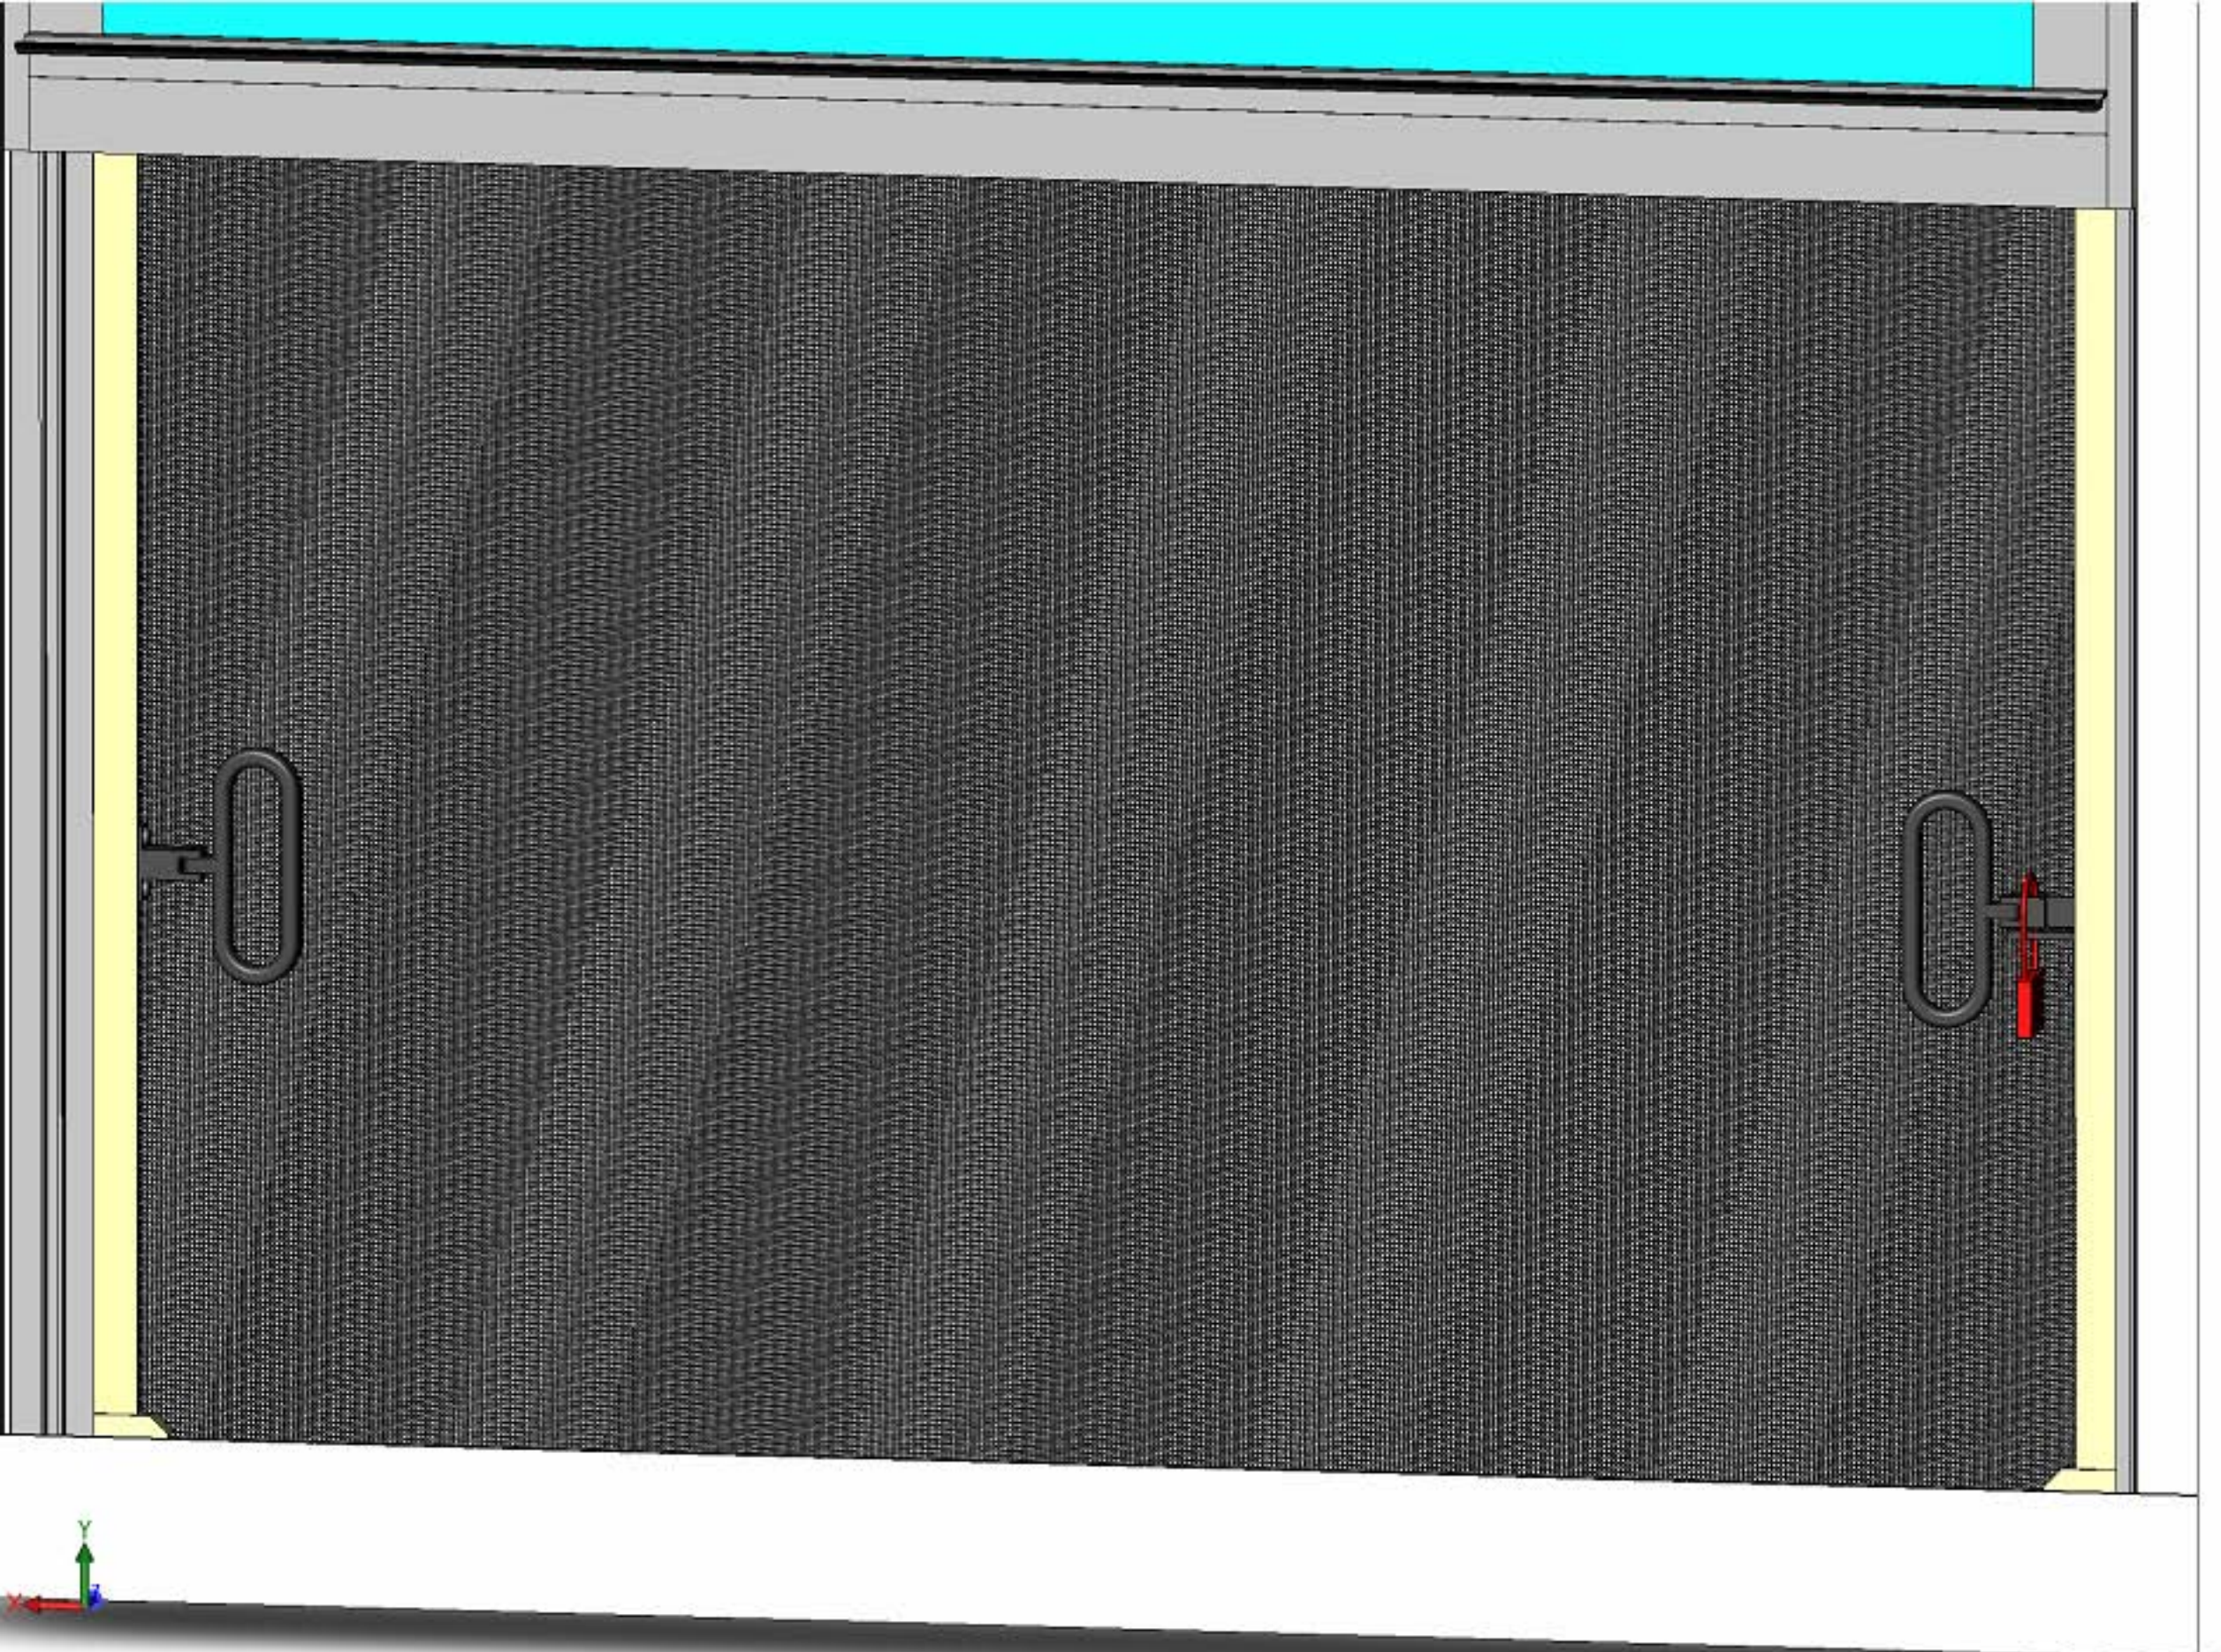

Handle for installation use

Lock handle with security tab (red)

Lock handle
swivels out for
easy use & the
security tab
discourages from
unauthorized use