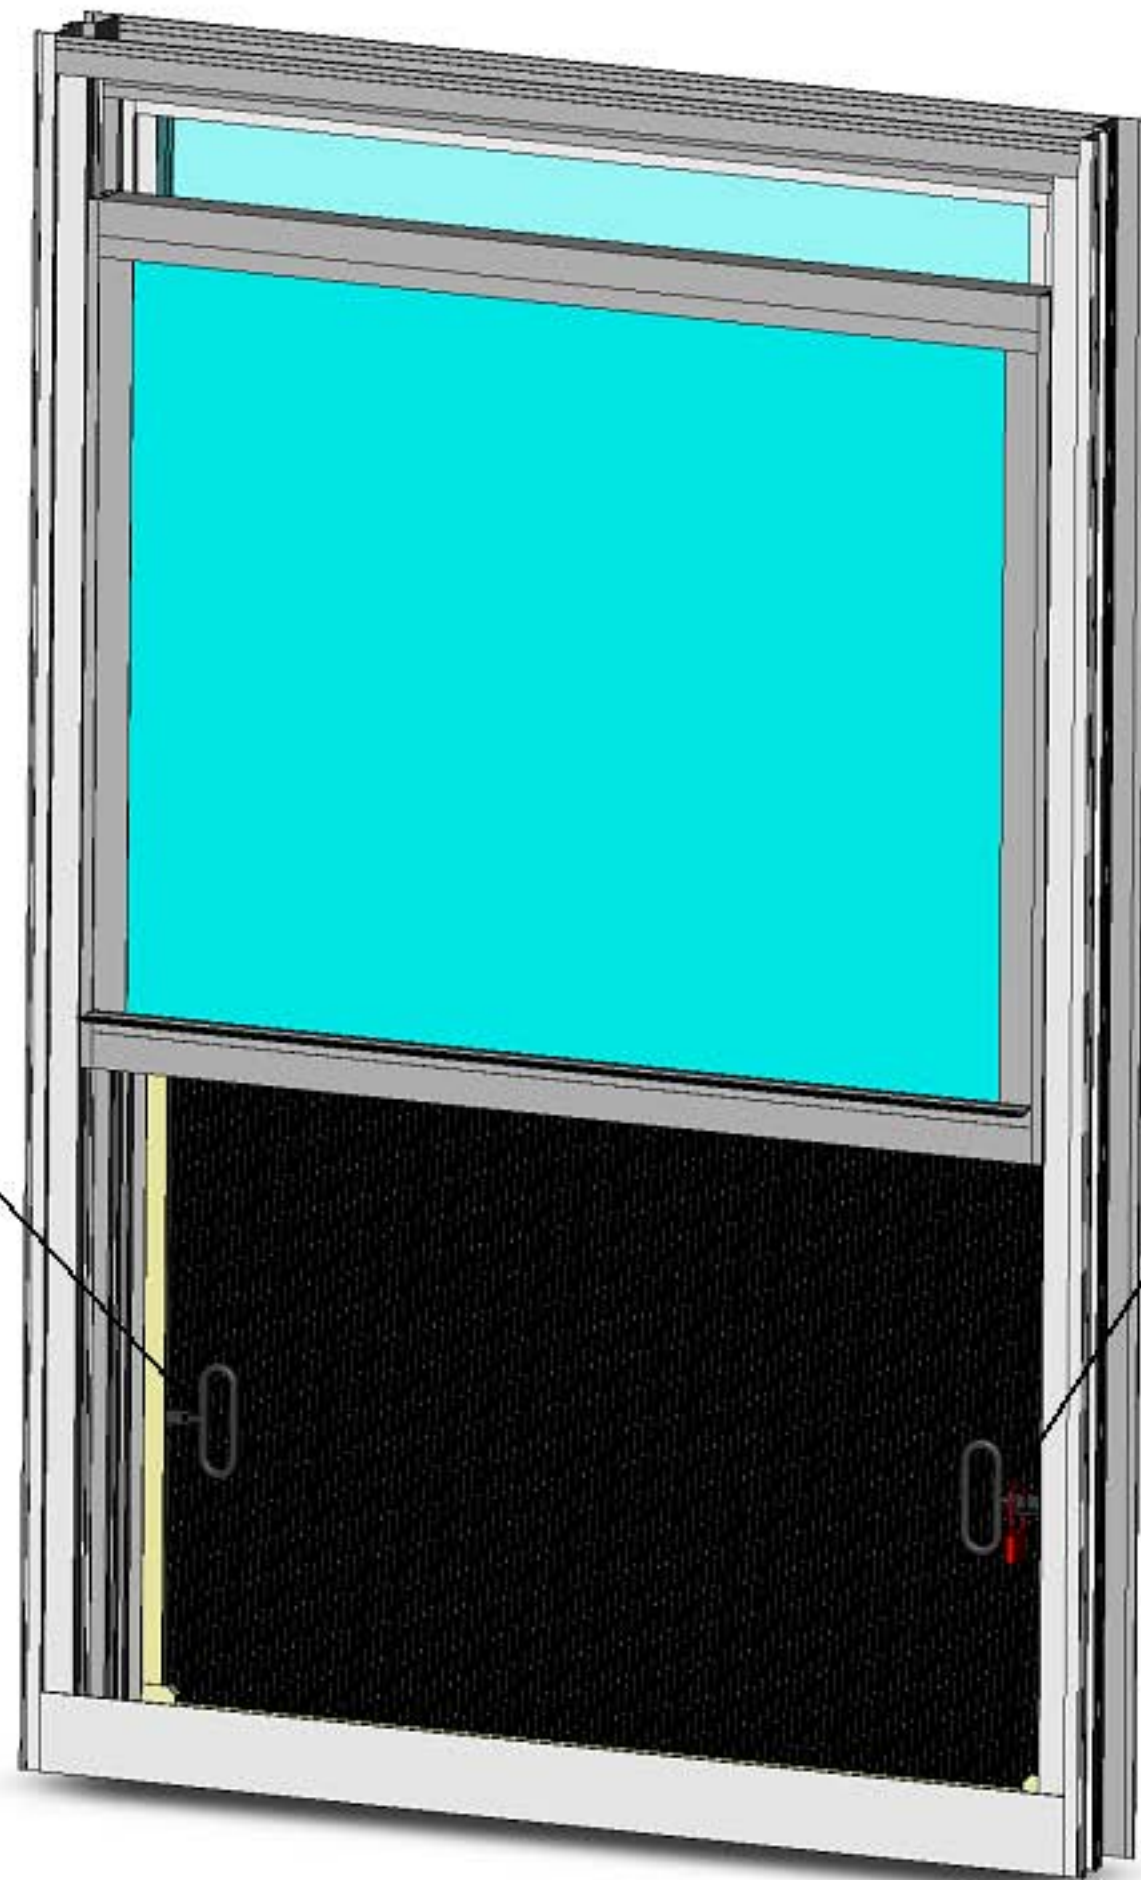

Handle for installation use

Lock handle with security tab (red)

Lock handle
swivels out for
easy use & the
security tab
discourages from
unauthorized use